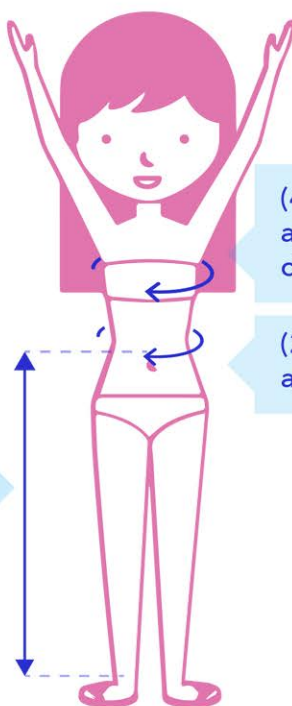

SIZE CHARTS

Mermaid Tails

AGE ⁽¹⁾ APPROXIMATE	SIZE	WAIST CMS. ⁽²⁾	HEIGHT CMS. ⁽³⁾ FROM NAVEL TO ANKLE	OBSERVATIONS
+8 (*)	2XS	52-58	64-72	Junior Monofin
+8 (*)	XS	58-68	72-82	Junior Monofin
+10 (*)	S	68-78	82-92	Junior Monofin
+14	M	72-82	92-102	Plus Monofin
+14	L	82-100	102-112	Plus Monofin

(*) Exclusive use in public environment or theme park under guardianship of specialized personnel.

Leggings

AGE ⁽¹⁾ APPROXIMATE	SIZE	WAIST CMS. ⁽²⁾	HEIGHT CMS. ⁽³⁾ FROM NAVEL TO ANKLE
+6	2XS	48-58	62-72
+8	XS	58-68	72-82
+10	S	68-78	82-92

Bikini Top

AGE ⁽¹⁾ APPROXIMATE	SIZE	BUST CMS. ⁽⁴⁾
+6	2XS	57-62
+8	XS	62-68
+10	S	68-77
+14	M	77-86
+14	L	86-95

Bikini Bottom

AGE ⁽¹⁾ APPROXIMATE	SIZE	WAIST CMS. ⁽²⁾
+6	2XS	52-62
+8	XS	58-68
+10	S	66-78
+14	M	68-80
+14	L	81-100

(1) The age is approximate. We recommend you to check the waist size and the height from navel to ankle before placing your order.

(3) Height must be measured from just above the navel to ankle.

(4) Measure the circumference around the fullest part of the chest.